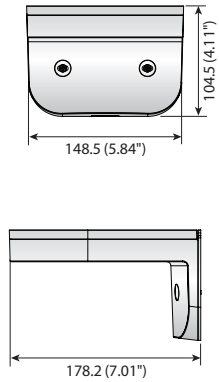

Wall Mounts

				
	Wall Mount	Wall Mount	Wall Mount	Wall Mount
	SBP-137WM / SBP-137WMW	SBP-137WM1 / SBP-137WMW1	SBP-120WM / SBP-120WMW	SBP-125WMW
Materials	Aluminum / Plastic	Aluminum / Plastic	Plastic	Aluminum, Plastic
Dimensions (WxHxD)	148.5 x 104.5 x 178.2mm (5.84" x 4.11" x 7.01")	148.5 x 104.5 x 178.2mm (5.84" x 4.11" x 7.01")	122 x 95 x 157mm (4.80" x 3.74" x 6.18")	126.5 x 160.0 x 104.5mm (5.0" x 6.3" x 4.1")
Pipe Thread	-	-	-	-
Weight	440g (0.97 lb)	550g (1.21 lb) * included gang plate	175g (0.39 lb)	425g (0.94lb)
Color	Ivory White	Ivory White	Ivory White	White

Dimensions

Unit : mm (inch)

SBP-137WM / SBP-137WMW / SBP-137WM1 / SBP-137WMW1

SBP-120WM / SBP-120WMW

SBP-125WMW