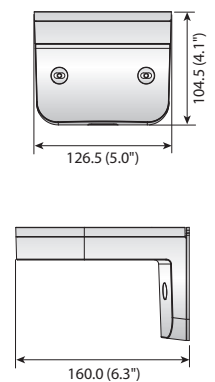

Wall Mounts

				
	Wall Mount	Wall Mount	Wall Mount	Wall Mount
	SBP-137WM / SBP-137WMW	SBP-137WM1 / SBP-137WMW1	SBP-120WM / SBP-120WMW	SBP-125WMW
Materials	Aluminum / Plastic	Aluminum / Plastic	Plastic	Aluminum, Plastic
Dimensions (WxHxD)	148.5 x 104.5 x 178.2mm (5.84" x 4.11" x 7.01")	148.5 x 104.5 x 178.2mm (5.84" x 4.11" x 7.01")	122 x 95 x 157mm (4.80" x 3.74" x 6.18")	126.5 x 160.0 x 104.5mm (5.0" x 6.3" x 4.1")
Pipe Thread	-	-	-	-
Weight	440g (0.97 lb)	550g (1.21 lb) * included gang plate	175g (0.39 lb)	425g (0.94lb)
Color	Ivory White	Ivory White	Ivory White	White

Dimensions

Unit : mm (inch)

SBP-137WM / SBP-137WMW / SBP-137WM1 / SBP-137WMW1

SBP-120WM / SBP-120WMW

SBP-125WMW