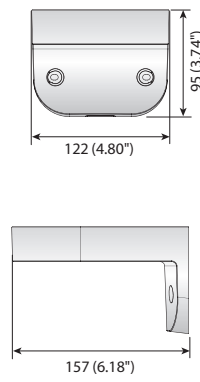

Wall Mounts

				
	Wall Mount	Wall Mount	Wall Mount	Wall Mount
	SBP-137WM / SBP-137WMW	SBP-137WM1 / SBP-137WMW1	SBP-120WM / SBP-120WMW	SBP-125WMW
Materials	Aluminum / Plastic	Aluminum / Plastic	Plastic	Aluminum, Plastic
Dimensions (WxHxD)	148.5 x 104.5 x 178.2mm (5.84" x 4.11" x 7.01")	148.5 x 104.5 x 178.2mm (5.84" x 4.11" x 7.01")	122 x 95 x 157mm (4.80" x 3.74" x 6.18")	126.5 x 160.0 x 104.5mm (5.0" x 6.3" x 4.1")
Pipe Thread	-	-	-	-
Weight	440g (0.97 lb)	550g (1.21 lb) * included gang plate	175g (0.39 lb)	425g (0.94lb)
Color	Ivory White	Ivory White	Ivory White	White

Dimensions

Unit : mm (inch)

SBP-137WM / SBP-137WMW / SBP-137WM1 / SBP-137WMW1

SBP-120WM / SBP-120WMW

SBP-125WMW